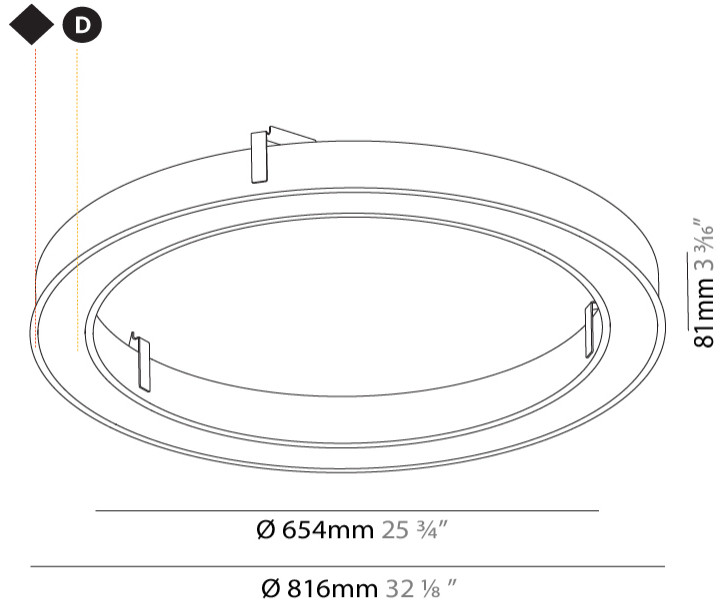

#### PHYSICAL

Shape: Round
Diameter (mm): 816
Diameter (in): 32 1/8
Height (mm): 81
Height (in): 3 3/16
Min. Recessing Depth (mm): 120
Min. Recessing Depth (in): 4 3/4
Light Distribution: Direct
Weight (kg): 6.755
Weight (lbs): 14.89
Diffuser: PMMA - Opal or Micro-Prism
Fixture Finish: SSR / BKV / CWI / CRY / HAB / UFT / ITA / RUA / FTG / MYG / LOD / PUS / FRO / FUP / KIA / POP / BLS / SPG / MEY / GOH / GUM / CHC / COM / ABZ / JAG / OBR / MOS / ROR
Fixture Material: Aluminum
Cut-out Measurements: 807mm / 31 3/4" x 663mm / 26 1/8"

#### RATINGS AND CERTIFICATIONS

Certified By: Certified for North American Standards
IP rating: IP20

807mm x 663mm  
31 3/4" x 26 1/8"

120mm  
4 3/4"

10 - 30mm  
3/8" - 1 1/16"

PROJECT	_____
TYPE	_____
SPECIFIER	_____
QUANTITY	_____
DATE	_____

#### PHYSICAL

Shape: Round
Diameter (mm): 1566
Diameter (in): 61 <sup>5</sup> / <sub>8</sub>
Height (mm): 81
Height (in): 3 <sup>3</sup> / <sub>16</sub>
Min. Recessing Depth (mm): 120
Min. Recessing Depth (in): 4 <sup>3</sup> / <sub>4</sub>
Light Distribution: Direct
Weight (kg): 14.042
Weight (lbs): 30.96
Diffuser: PMMA - Opal or Micro-Prism
Fixture Finish: SSR / BKV / CWI / CRY / HAB / UFT / ITA / RUA / FTG / MYG / LOD / PUS / FRO / FUP / KIA / POP / BLS / SPG / MEY / GOH / GUM / CHC / COM / ABZ / JAG / OBR / MOS / ROR
Fixture Material: Aluminum

#### PHYSICAL

Shape: Round
Diameter (mm): 3016
Diameter (in): 118 3/4
Height (mm): 81
Height (in): 3 3/16
Min. Recessing Depth (mm): 120
Min. Recessing Depth (in): 4 3/4
Light Distribution: Direct
Weight (kg): 27.132
Weight (lbs): 59.69
Diffuser: PMMA - Opal or Micro-Prism
Fixture Finish: SSR / BKV / CWI / CRY / HAB / UFT / ITA / RUA / FTG / MYG / LOD / PUS / FRO / FUP / KIA / POP / BLS / SPG / MEY / GOH / GUM / CHC / COM / ABZ / JAG / OBR / MOS / ROR
Fixture Material: Aluminum
Cut-out Measurements: 3007mm / 118 3/8" x 2863mm / 112 11/16"