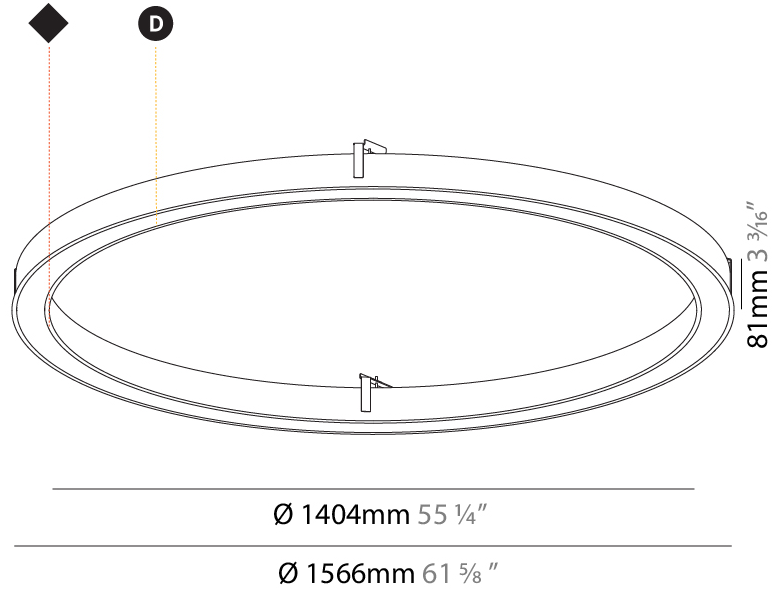

#### PHYSICAL

Shape: Round
Diameter (mm): 816
Diameter (in): 32 1/8
Height (mm): 81
Height (in): 3 3/16
Min. Recessing Depth (mm): 120
Min. Recessing Depth (in): 4 3/4
Light Distribution: Direct
Weight (kg): 6.755
Weight (lbs): 14.89
Diffuser: PMMA - Opal or Micro-Prism
Fixture Finish: SSR / BKV / CWI / CRY / HAB / UFT / ITA / RUA / FTG / MYG / LOD / PUS / FRO / FUP / KIA / POP / BLS / SPG / MEY / GOH / GUM / CHC / COM / ABZ / JAG / OBR / MOS / ROR
Fixture Material: Aluminum
Cut-out Measurements: 807mm / 31 3/4" x 663mm / 26 1/8"

#### PHYSICAL

Shape: Round
Diameter (mm): 1566
Diameter (in): 61 <sup>5</sup> / <sub>8</sub>
Height (mm): 81
Height (in): 3 <sup>3</sup> / <sub>16</sub>
Min. Recessing Depth (mm): 120
Min. Recessing Depth (in): 4 <sup>3</sup> / <sub>4</sub>
Light Distribution: Direct
Weight (kg): 14.042
Weight (lbs): 30.96
Diffuser: PMMA - Opal or Micro-Prism
Fixture Finish: SSR / BKV / CWI / CRY / HAB / UFT / ITA / RUA / FTG / MYG / LOD / PUS / FRO / FUP / KIA / POP / BLS / SPG / MEY / GOH / GUM / CHC / COM / ABZ / JAG / OBR / MOS / ROR
Fixture Material: Aluminum

#### RATINGS AND CERTIFICATIONS

Certified By: Certified for North American Standards
IP rating: IP20

1557mm x 1413mm  
61 <sup>5</sup>/<sub>16</sub>" x 55 <sup>5</sup>/<sub>16</sub>"

120mm  
4 <sup>3</sup>/<sub>4</sub>"

#### PHYSICAL

Shape: Round
Diameter (mm): 3016
Diameter (in): 118 3/4
Height (mm): 81
Height (in): 3 3/16
Min. Recessing Depth (mm): 120
Min. Recessing Depth (in): 4 3/4
Light Distribution: Direct
Weight (kg): 27.132
Weight (lbs): 59.69
Diffuser: PMMA - Opal or Micro-Prism
Fixture Finish: SSR / BKV / CWI / CRY / HAB / UFT / ITA / RUA / FTG / MYG / LOD / PUS / FRO / FUP / KIA / POP / BLS / SPG / MEY / GOH / GUM / CHC / COM / ABZ / JAG / OBR / MOS / ROR
Fixture Material: Aluminum
Cut-out Measurements: 3007mm / 118 3/8" x 2863mm / 112 11/16"