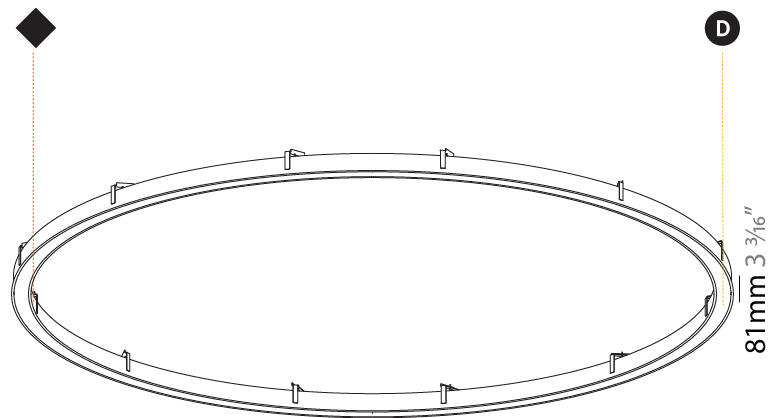

GENERAL

Series: Glorious
Subseries: Glorious Slim
Brand: Prolicht
Division: Architectural
Mounting Type: Recessed
Mounting Location: Ceiling
Subcategory: Ambient

PHYSICAL

Shape: Round
Diameter (mm): 3016
Diameter (in): 118 3/4
Height (mm): 81
Height (in): 3 3/16
Min. Recessing Depth (mm): 120
Min. Recessing Depth (in): 4 3/4
Light Distribution: Direct
Weight (kg): 27.132
Weight (lbs): 59.69
Diffuser: PMMA - Opal or Micro-Prism
Fixture Finish: SSR / BKV / CWI / CRY / HAB / UFT / ITA / RUA / FTG / MYG / LOD / PUS / FRO / FUP / KIA / POP / BLS / SPG / MEY / GOH / GUM / CHC / COM / ABZ / JAG / OBR / MOS / ROR
Fixture Material: Aluminum
Cut-out Measurements: 3007mm / 118 3/8" x 2863mm / 112 11/16"

ELECTRICAL

Lamp Type: LED (Zhaga Standard)
Input Wattage (W): 224
Total Output Wattage (W): 192
Dimming: Tri-Mode (Non-Dimming and Phase Dimming (120Vac only) and 0-10V Dimming)
Driver Included: Yes
Driver Location: Integrated
Driver Type: Constant Current - Universal
Driver Class: Class 2
Input Voltage (V): 120 - 277
Constant Current (MA): 350

LED

Color Temperature (°K): 3000 / 3500 / 4000
Max. Delivered Lumen (lm): 27160 / 27724 / 28290
CRI: >80 CRI
Efficiency (%): 0.884
Lamp Life (hrs): 50000

OPTICAL

RATINGS AND CERTIFICATIONS

Certified By: Certified for North American Standards
IP rating: IP20

Ø 2854mm 112 3/8"

Ø 3016mm 118 3/4 "

3007mm x 2863mm
118 3/8" x 112 11/16"

120mm
4 3/4"

10 - 30mm
3/8" - 1 3/16"